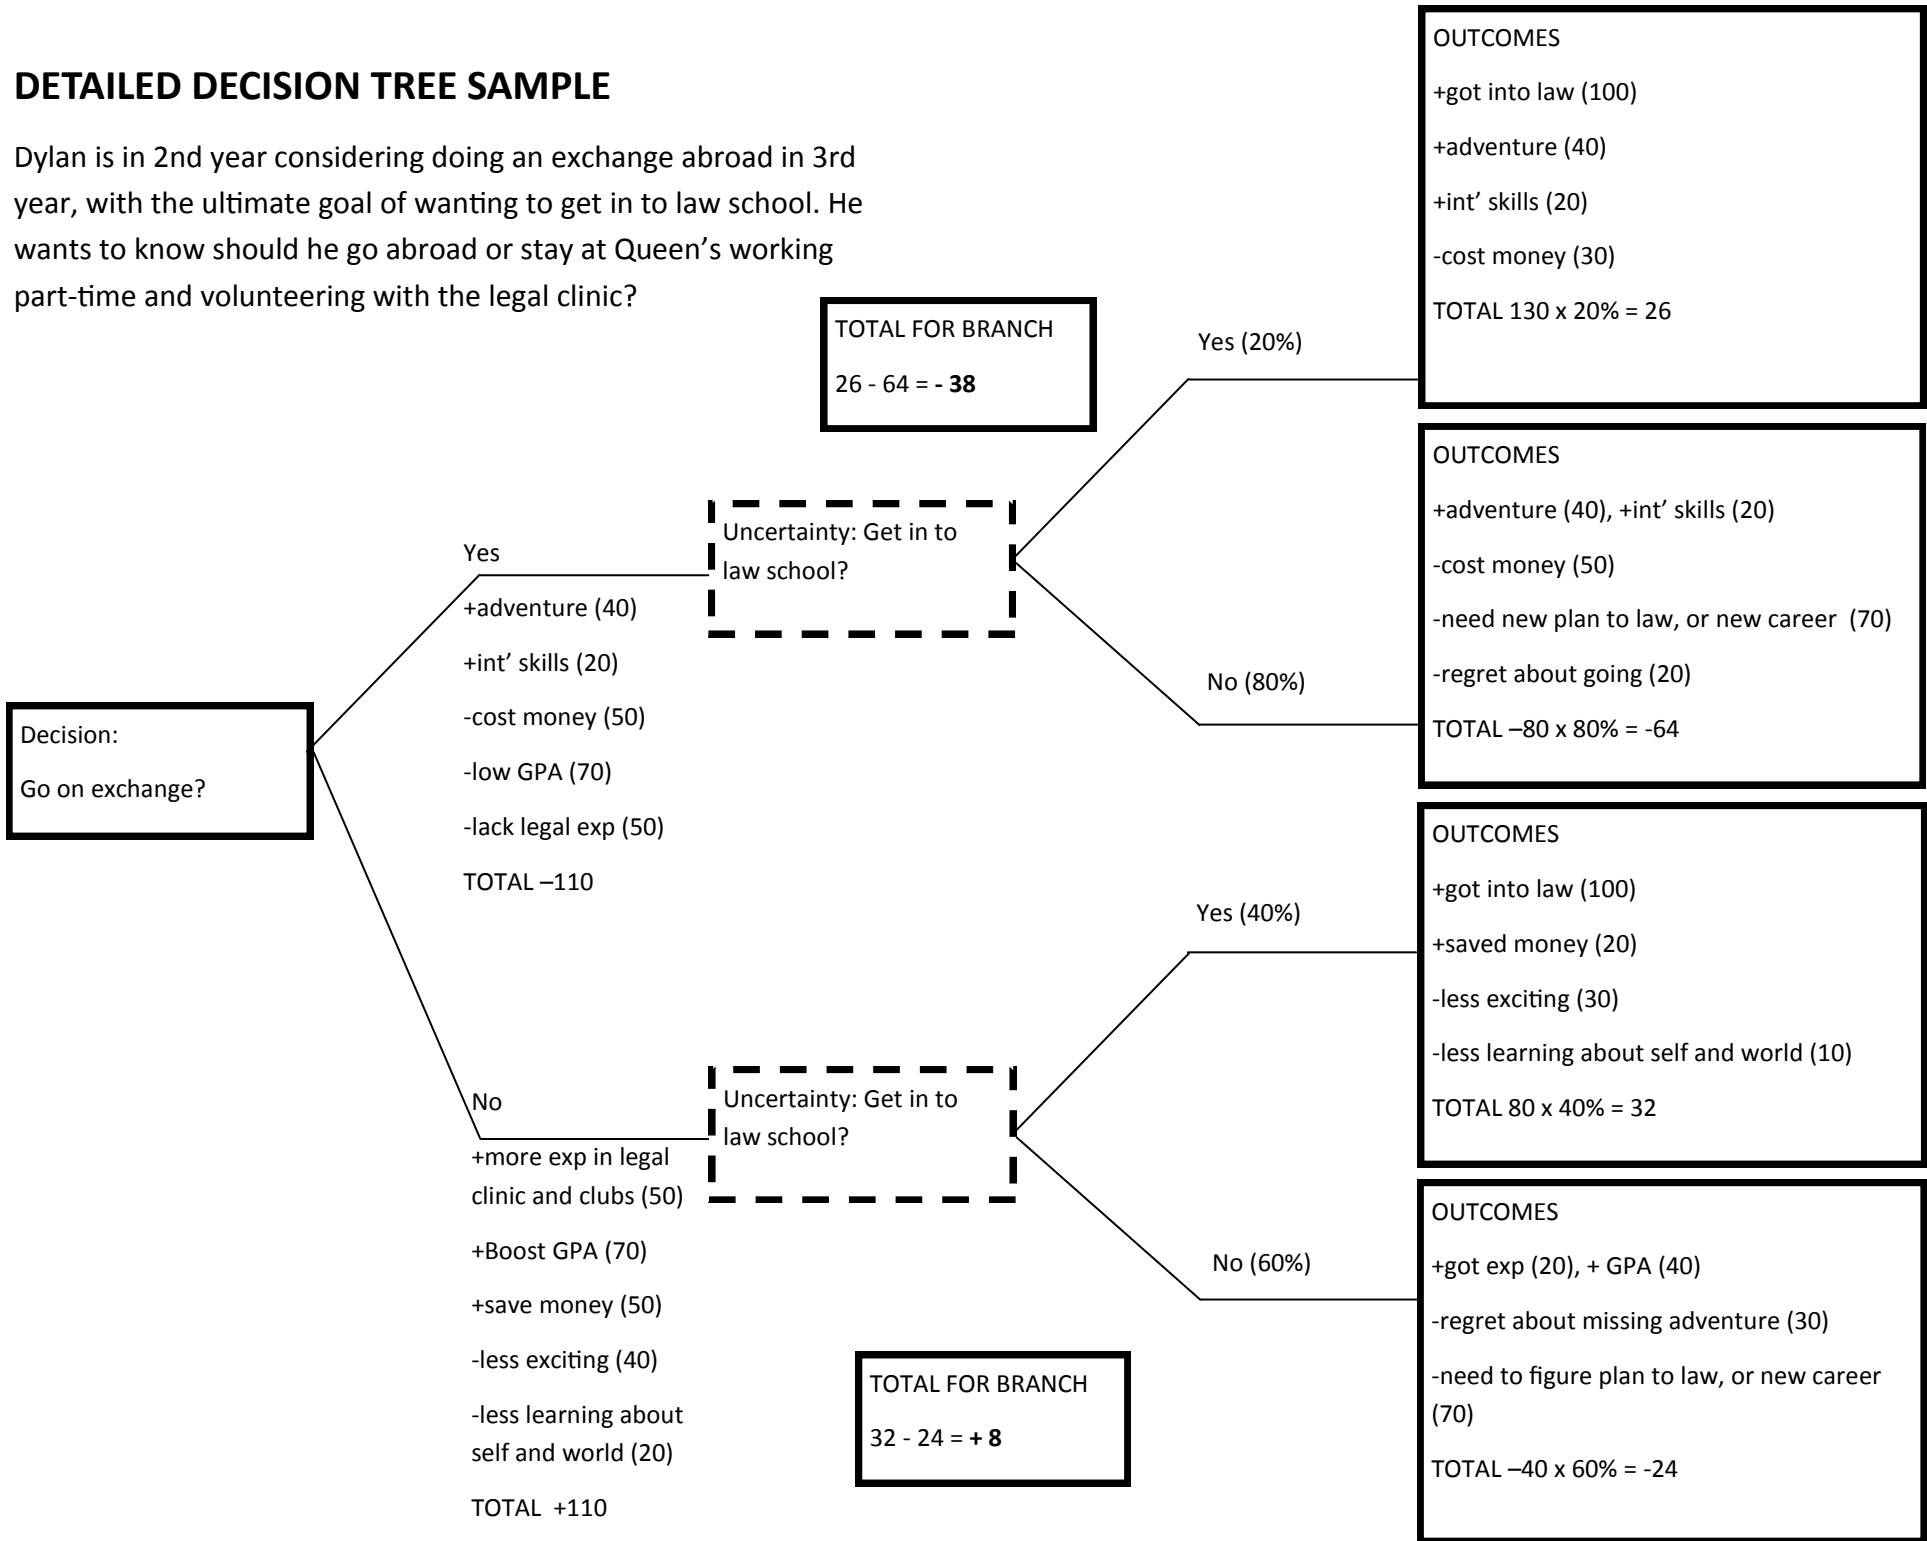

DETAILED DECISION TREE SAMPLE

Dylan is in 2nd year considering doing an exchange abroad in 3rd year, with the ultimate goal of wanting to get in to law school. He wants to know should he go abroad or stay at Queen's working part-time and volunteering with the legal clinic?

SIMPLE DECISION TREE SAMPLE

Dylan is in 2nd year considering doing an exchange abroad in 3rd year, with the ultimate goal of wanting to get in to law school. He wants to know should he go abroad or stay at Queen's working part-time and volunteering with the legal clinic?